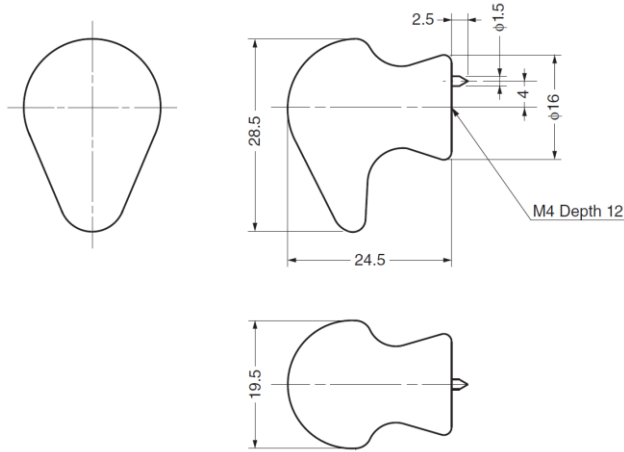

### Parts Included

- Truss head screw M4x28

Part No.	Material	Finish
GB046-30PB	Brass	Brass
GB046-30CR		Chrome
GB046-30BN		Black Nickel
GB046-30SN		Nickel
GB046-30SG		Satin Gold

### Parts Included

- Truss head screw M4x28

Part No.	Material	Finish	A	B	H	D
GB671-25PB	Brass	Brass	25.5	16.8	26.1	11
GB671-25CR		Chrome				
GB671-30PB		Brass	30.8	19.9	32.5	14
GB671-30CR		Chrome				