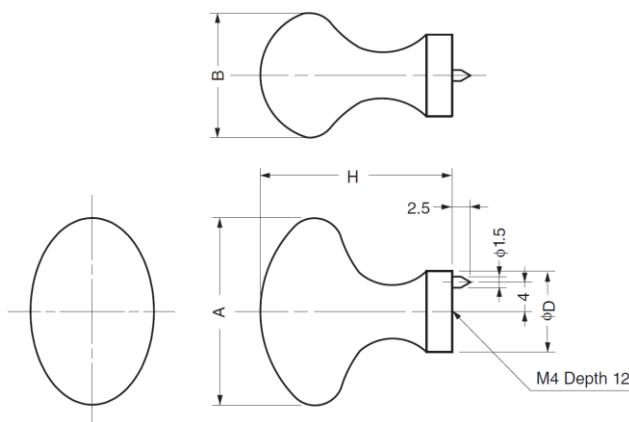

### Parts Included

- Truss head screw M4x28

Part No.	Material	Finish
GB046-30PB	Brass	Brass
GB046-30CR		Chrome
GB046-30BN		Black Nickel
GB046-30SN		Nickel
GB046-30SG		Satin Gold

### Parts Included

- Truss head screw M4x28

Part No.	Material	Finish	A	B	H	D
GB671-25PB	Brass	Brass	25.5	16.8	26.1	11
GB671-25CR		Chrome				
GB671-30PB		Brass	30.8	19.9	32.5	14
GB671-30CR		Chrome				